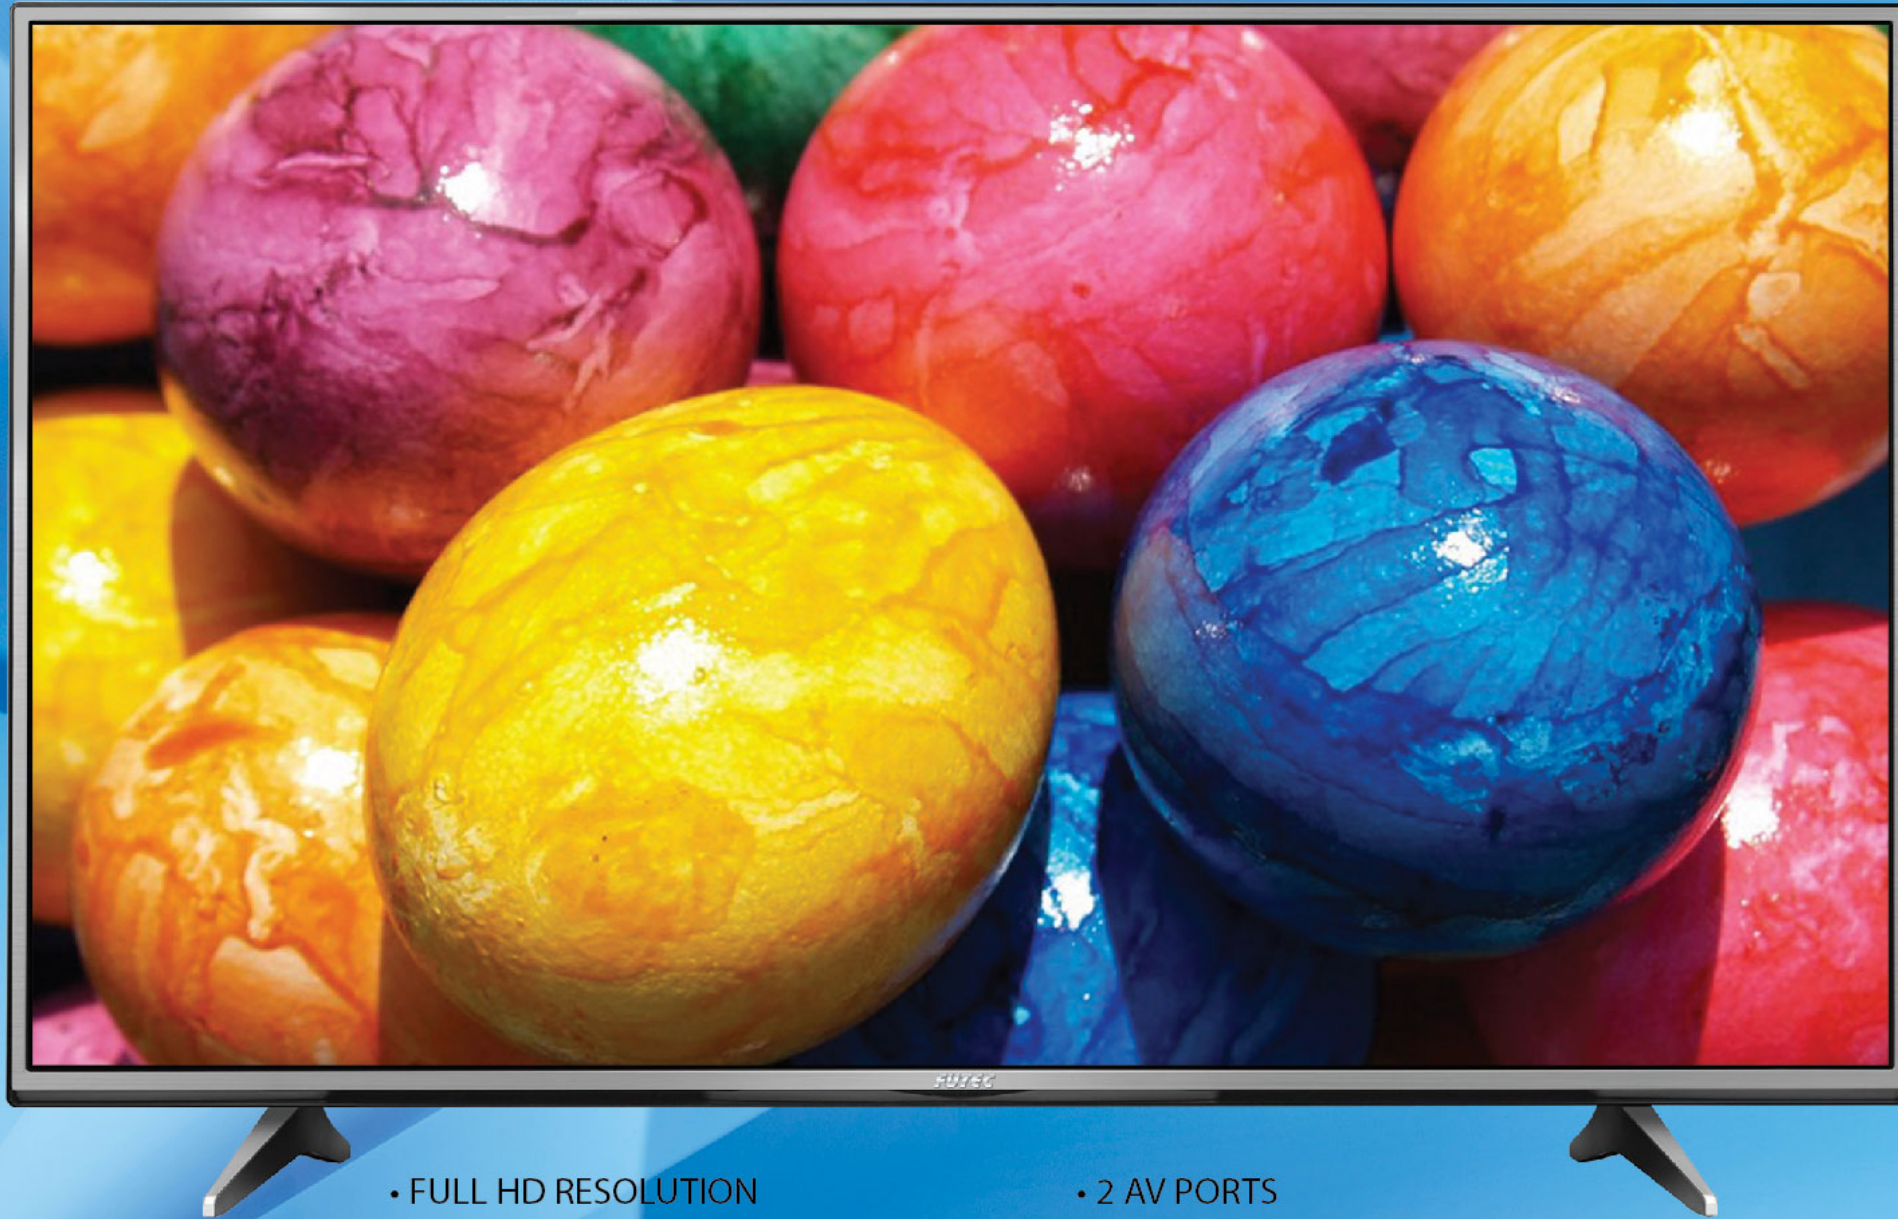

# SMART LED TV

FULL HD  
1080

55/140CM

- FULL HD RESOLUTION
- 16.7 MILLION COLOURS
- ZERO DOT PANEL
- 3 HDMI PORTS
- 2 USB PORTS
- 2 AV PORTS
- 1 VGA PORT
- WI-FI + LAN CONNECTIVITY
- APP STORE
- SCREEN SHARE